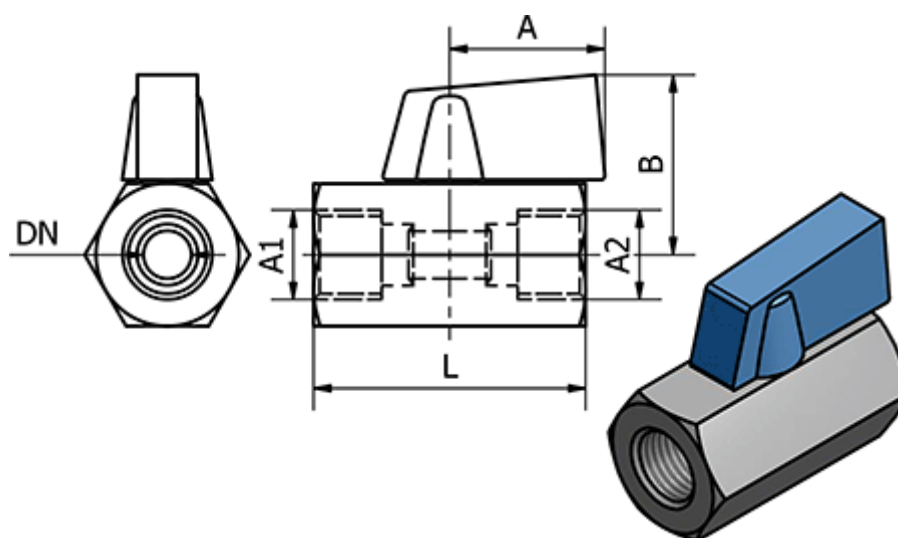

Article number: 58637603ES

Description: Mini Ball Valve 376.03-ES, - G 1/2"  
Mini Ball Valve

## Measures

A = 22.8

B = 28.3

DN = 9.1999999999999993

L = 46

Thread A1 = G 1/2"

Thread A2 = G 1/2"